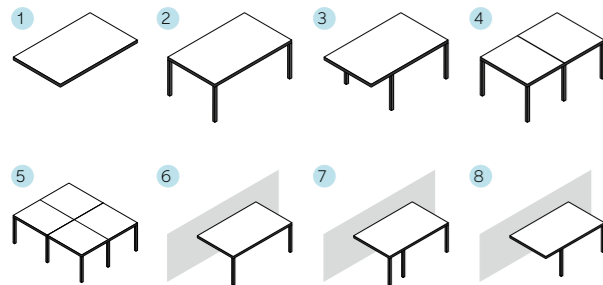

The SO! of your dreams in six steps

Step 1: Configuration

Attached to the house, freestanding or fully built-in without leg poles. Get the most out of your new garden room by linking different SO! modules together. In this way, you create **one large indoor and outdoor living space** where you can easily define zones for the lounge area or the outdoor kitchen and dining table, for example.

1, 2, 3 or more modules.
Everything is possible.