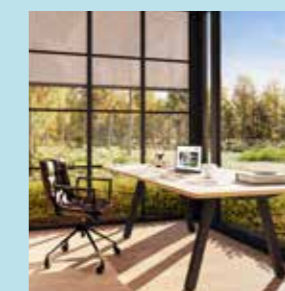

5. Create the Perfect Outdoor Space with Flexible SO! Combinations

The SO! pergolas offer countless options to personalise your outdoor space. **Each SO! pergola can be seamlessly connected with other modules**, allowing you to mix different roof types for a unique result. Whether you choose the SO! Crystal glass roof, Classic louvred roof, windproof Climate louvred roof, or Cocoon fixed wooden roof, all of them can be combined and tailored perfectly to your style and needs. This way, you can create a garden room that reflects your wishes. From a cosy lounge area to a functional workspace, the possibilities are endless.