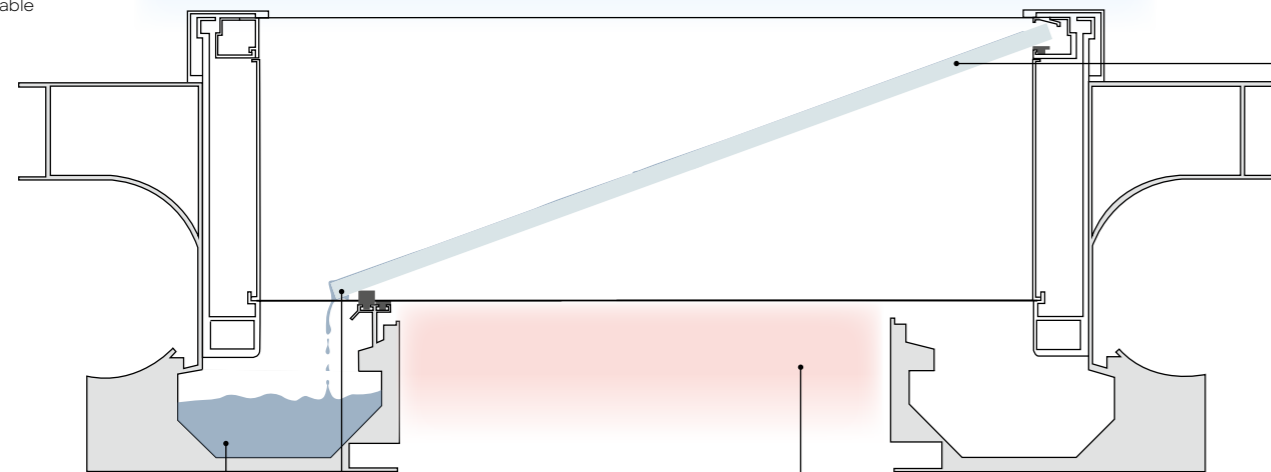

Innovative design with integrated water drainage

The glass roof of the SO! Crystal is placed under a slight incline (of min. 2%) between sturdy rafters, allowing rainwater to run off effortlessly. Water flows along the glass roof to an invisible drainage system cleverly incorporated into the structure of the pergola.